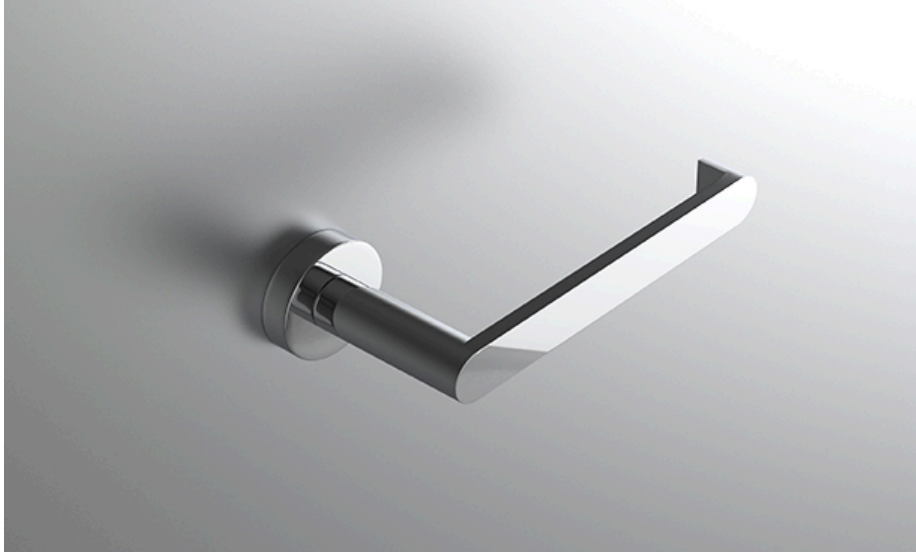

### FEATURES

- Premium 304 Grade Stainless Steel
- Solid Mount Construction
- Concealed Installation Hardware
- State of the art wall anchors included for installation on Dry wall or Tile